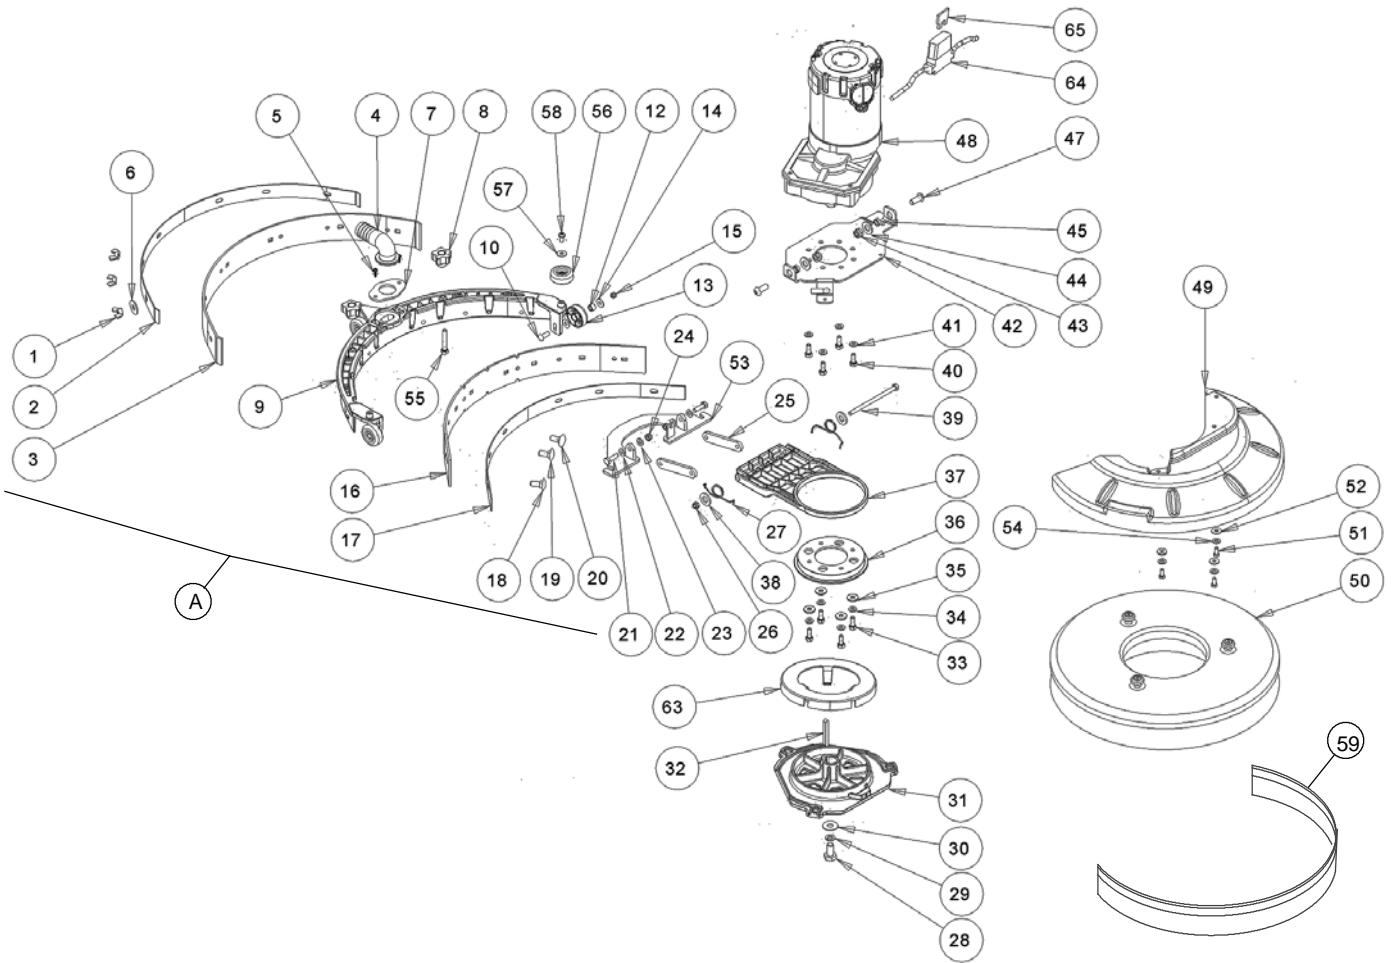

PARTS LIST

SQUEEGEE ASSEMBLY AND BRUSH DRIVE GROUP

DBDB14134

Ref.	Part No.	Serial Number	Description	Qty.
A	PMVR06994	( )	Squeegee Assy, Linatex (Includes items 1- 20, 54- 58)	1
1	897626	( )	Nut, Wing, M5	6
2	897627	( )	Plate, Retaining, Sqge	1
3	9017830	( )	Blade, Sqge, Rear, 596l, Linatex	1
3	9017827	( )	Blade, Sqge, Rear, 596l, Latex	1
3	9017832	( )	Blade Kit, Sqge, 536l/596l,Pyu	1
4	897628	( )	Fitting, Connector, Elbow	1
5	VTVT48694	( )	Screw, M5x12, Uni9707	2
6	897384	( )	Washer, 5b, 14d, Ss	6
7	897629	( )	Flange, Sqge	1
8	897630	( )	Knob, Small	2
9	897631	( )	Frame, Sqge, Yel	1
10	897632	( )	Screw, M5x20	3
12	897633	( )	Bushing	3
13	9017848	( )	Wheel, Sqge	3
14	897384	( )	Washer, 5b, 14d, Ss	6
15	897497	( )	Nut, M5, Ss	3
16	MPVR06535	( )	Blade, Sqge, Front, 536l, Linatex [Cs16]	1
16	9017826	( )	Blade, Sqge, Front, 536l, Latex	1
16	9017832	( )	Blade Kit, Sqge, 536l/596l,Pyu	1
17	897634	( )	Plate, Retaining, Sqge	1