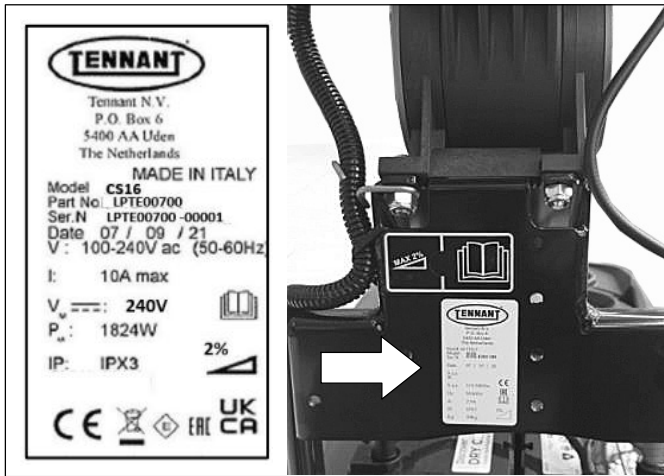

Only use TENNANT Company supplied or equivalent parts. Parts and supplies may be ordered online, by phone or from any Tennant Authorized Service Center or Distributor.

Before Ordering any parts or supplies, be sure to have the machine model number and serial number available.

Serial Number Location

Tennant Company N.V.

Industrielaan 6 5405 AB
P.O. Box 6 5400 AA
Uden- The Netherlands
europa@tennantco.com

Specifications and parts are subject to change without notice.

Copyright © 2025 TENNANT Company
www.tennantco.com