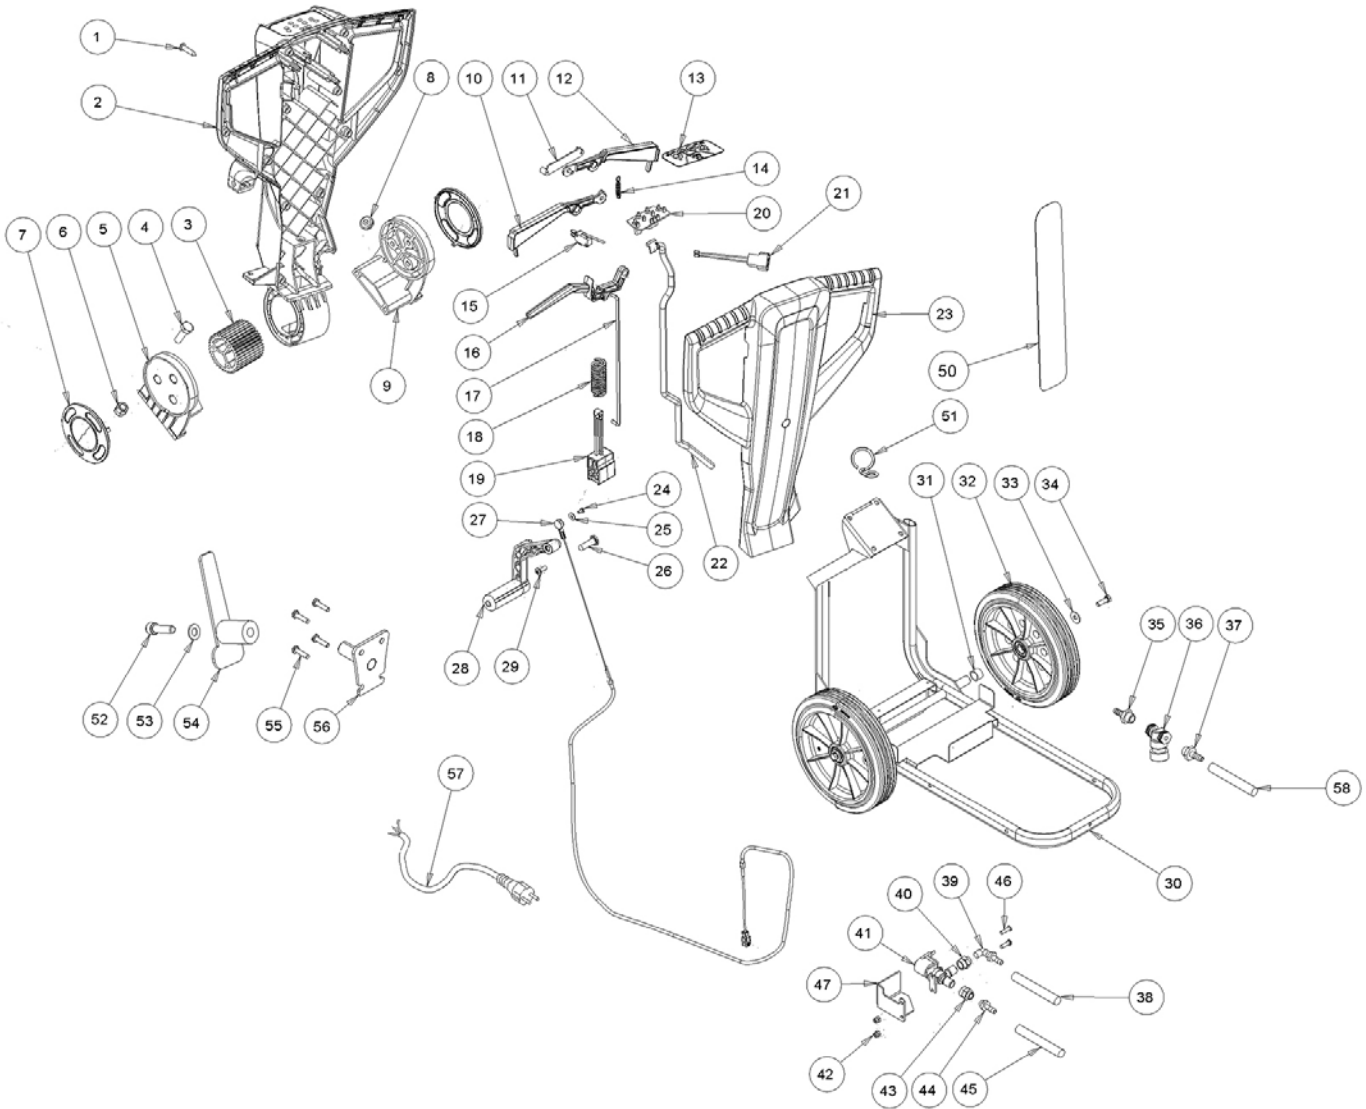

PARTS LIST

HANDLE AND FRAME GROUP

DBDB12986

Ref.	Part No.	Serial Number	Description	Qty.
1	897593	( )	Screw, M4.8x19	14
2	897670	( )	Handle , Rear	1
3	897595	( )	Gear	1
4	VTVT75724	( )	Screw, Hex, M8 X 1.25 X 22	4
5	897597	( )	Cover, Rh	1
6	897598	( )	Nut, M8, Flat	4
7	897599	( )	Cover	2
8	897600	( )	Nut, Lead	1
9	897601	( )	Cover, Lh	1
10	897671	( )	Lever, Rh	1
11	897603	( )	Bracket, Sppt, Electronic	1
12	897672	( )	Lever, Lh	1
13	N/A	( )	Label Dashboard (Not Available)	1
14	897606	( )	Spring	1
15	9017689	( )	Switch, Handle	1