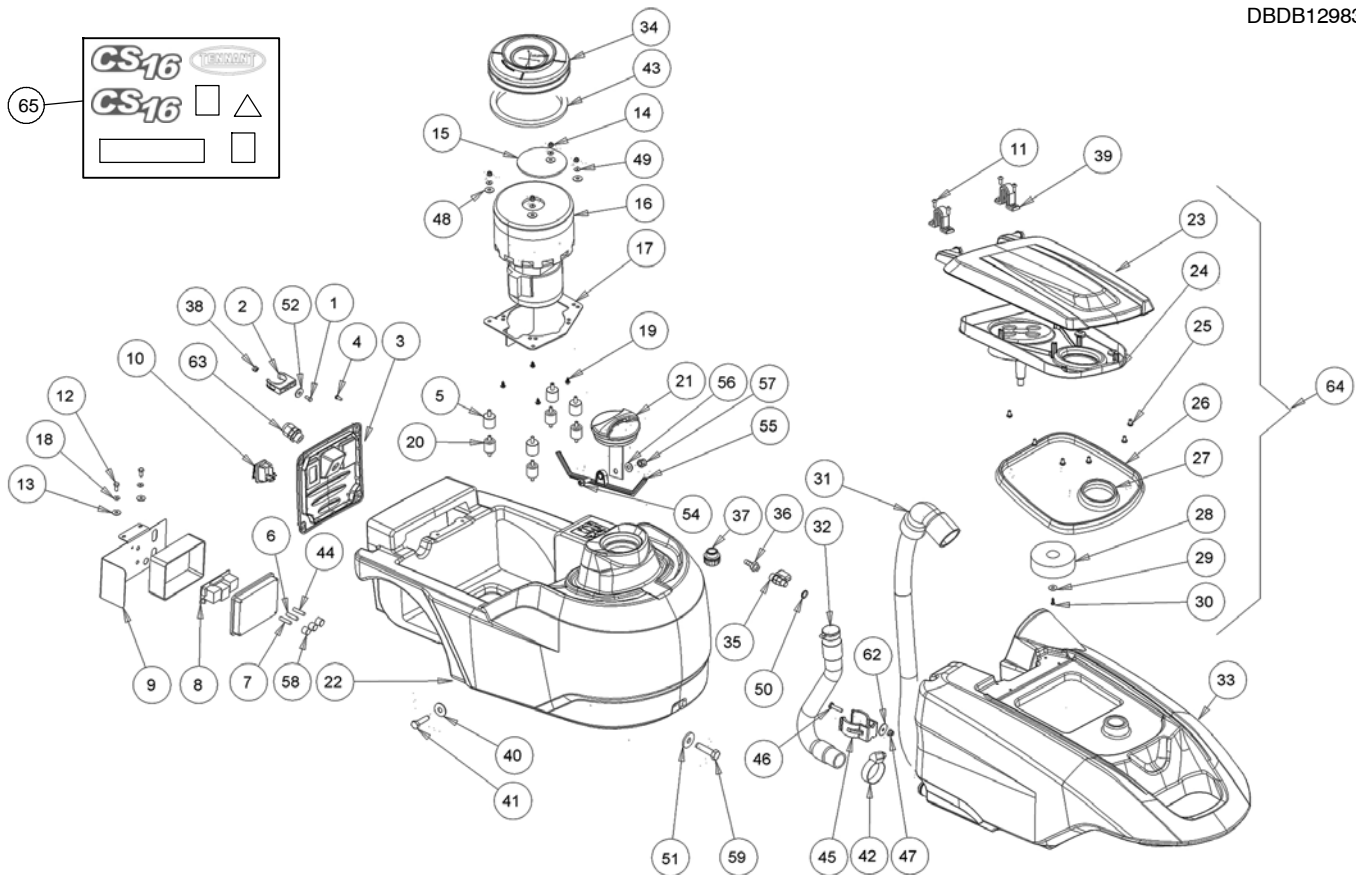

PARTS LIST

TANK GROUP (Rotational Moulded Models LTPE00699 / LPTE00700)

DBDB12983

Ref.	Part No.	Serial Number	Description	Qty.
1	897359	( )	Screw, M4x16, Ss, Uni7687	1
2	897245	( )	Clip, Hose	1
3	MPVR12446	( )	Cover [Cs16 UI]	1
4	897559	( )	Screw, Btn, Soc, M5x12, Iso7380	4
5	LAFN08967	( )	Stand- Off, M5 X 32	4
6	MEVR02545	( )	Fuse, 1.6a, 5x20	1
7	MEVR02544	( )	Fuse, 8a	1
8	9018342	( )	Circuitboard, Main, 230v	1
9	LAFN11427	( )	Bracket, Sppt, Ele, Box	1
10	MECI00720	( )	Switch B4	1
11	897669	( )	Screw, M4x16	4
12	VTVT48694	( )	Screw, M5x12, Uni9707	2
13	897384	( )	Washer, 5b, 14d, Ss	2
14	897497	( )	Nut, M5, Ss	4
15	897649	( )	Filter, Screen, Motor, Vacfan	1
16	9018339	( )	Motor, Vacuum, 240vac	1
16	MEVR01938	( )	Carbon Brush, Motor, Vac Fan 240v	1
17	LAFN08062	( )	Bracket, Sppt, Vac	1
18	897662	( )	Washer, 5d	2
19	VTVT48694	( )	Screw, M5x12, Uni9707	4
20	897569	( )	Isolator, Vib	4
21	897570	( )	Cap, Tank, Soltn	1
22	897663	( )	Tank, Soltn	1
23	897664	( )	Cover, Recvy, Tank	1
24	897665	( )	Cover, Inner, Lid, Tank	1
25	897574	( )	Screw, M5x10, Uni9707	8